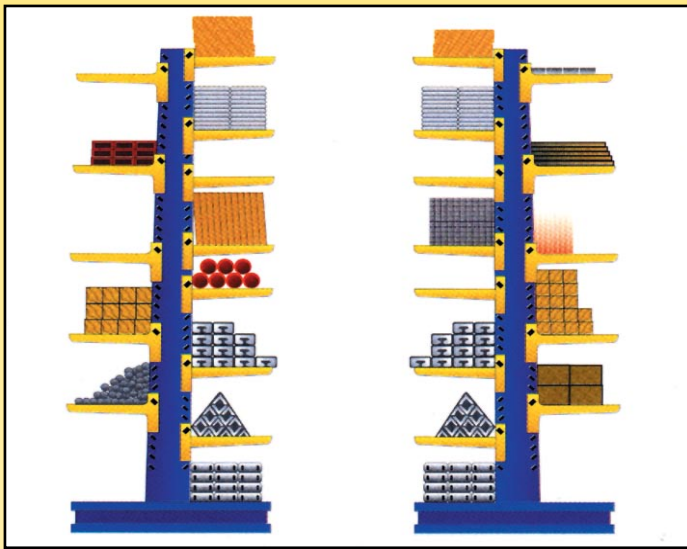

## **ASHFORD 'SERIES 240'**

The Ashford 'Series 240' or Cantilever Racking System offers "long load" storage potential - the same rack can accommodate material in a wide range of lengths.

Robust steel construction ♦ Freestanding ♦ The arms adjust every 76,2mm in the height ♦ Single or double sided ♦ Easily and quickly erected ♦ Computerised load data for every application ♦ 3-1 factor of safety.

## Adaptability

Only three parts-tapered columns, arms and space frames.

- ◆ Quick assembly.
- ◆ Easy re-arrangement.

As storage requirements change the Ashford 'Series 240' can easily be re-arranged to suit.

### Tapered Columns

- ◆ Prevents arms deflecting below horizontal - even when fully loaded to rated capacity.
- ◆ Maintains constant aisle width.
- ◆ Provides material where most required - economy with strength.
- ◆ High strength double box section.
- ◆ Complete stability - even when only one side is loaded.

### Tapered Arms

- ◆ Maximum clearance between arms at rack face.
- ◆ Adjustable on 76.2mm centres.
- ◆ Tapered slot in connector provides positive wedge action for maximum end fixity.
- ◆ Heavy duty rectangular steel locking pin with rubber retaining washers.