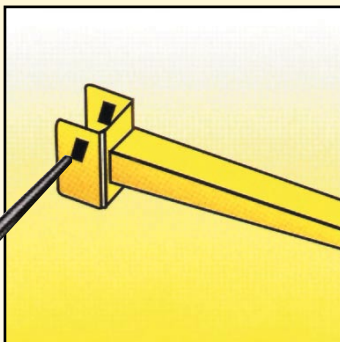

## Adaptability

Only three parts-tapered columns, arms and space frames.

- ◆ Quick assembly.
- ◆ Easy re-arrangement.

As storage requirements change the Ashford 'Series 240' can easily be re-arranged to suit.

Steel and non - ferrous sheets and sections, expanded metal and mesh, timber, boards, pipes and tubes - in fact any material can be stored on Ashford 'Series 240.'

Sectional diagrams showing column, base and arm constructions. Illustration of typical spacer frame.

### Tapered Columns

- ◆ Prevents arms deflecting below horizontal - even when fully loaded to rated capacity.
- ◆ Maintains constant aisle width.
- ◆ Provides material where most required - economy with strength.
- ◆ High strength double box section.
- ◆ Complete stability - even when only one side is loaded.

### Tapered Arms

- ◆ Maximum clearance between arms at rack face.
- ◆ Adjustable on 76.2mm centres.
- ◆ Tapered slot in connector provides positive wedge action for maximum end fixity.
- ◆ Heavy duty rectangular steel locking pin with rubber retaining washers.