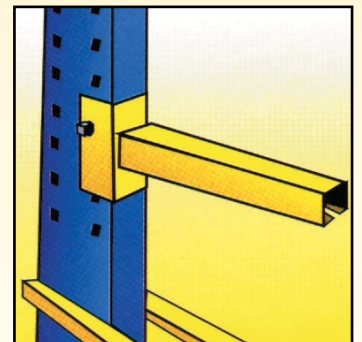

## Adaptability

Only three parts-tapered columns, arms and space frames.

- ◆ Quick assembly.
- ◆ Easy re-arrangement.

As storage requirements change the Ashford 'Series 240' can easily be re-arranged to suit.

Steel and non - ferrous sheets and sections, expanded metal and mesh, timber, boards, pipes and tubes - in fact any material can be stored on Ashford 'Series 240.'

Sectional diagrams showing column, base and arm constructions. Illustration of typical spacer frame.

### Tapered Columns

- ◆ Prevents arms deflecting below horizontal - even when fully loaded to rated capacity.
- ◆ Maintains constant aisle width.
- ◆ Provides material where most required - economy with strength.
- ◆ High strength double box section.
- ◆ Complete stability - even when only one side is loaded.

### Tapered Arms

- ◆ Maximum clearance between arms at rack face.
- ◆ Adjustable on 76.2mm centres.
- ◆ Tapered slot in connector provides positive wedge action for maximum end fixity.
- ◆ Heavy duty rectangular steel locking pin with rubber retaining washers.